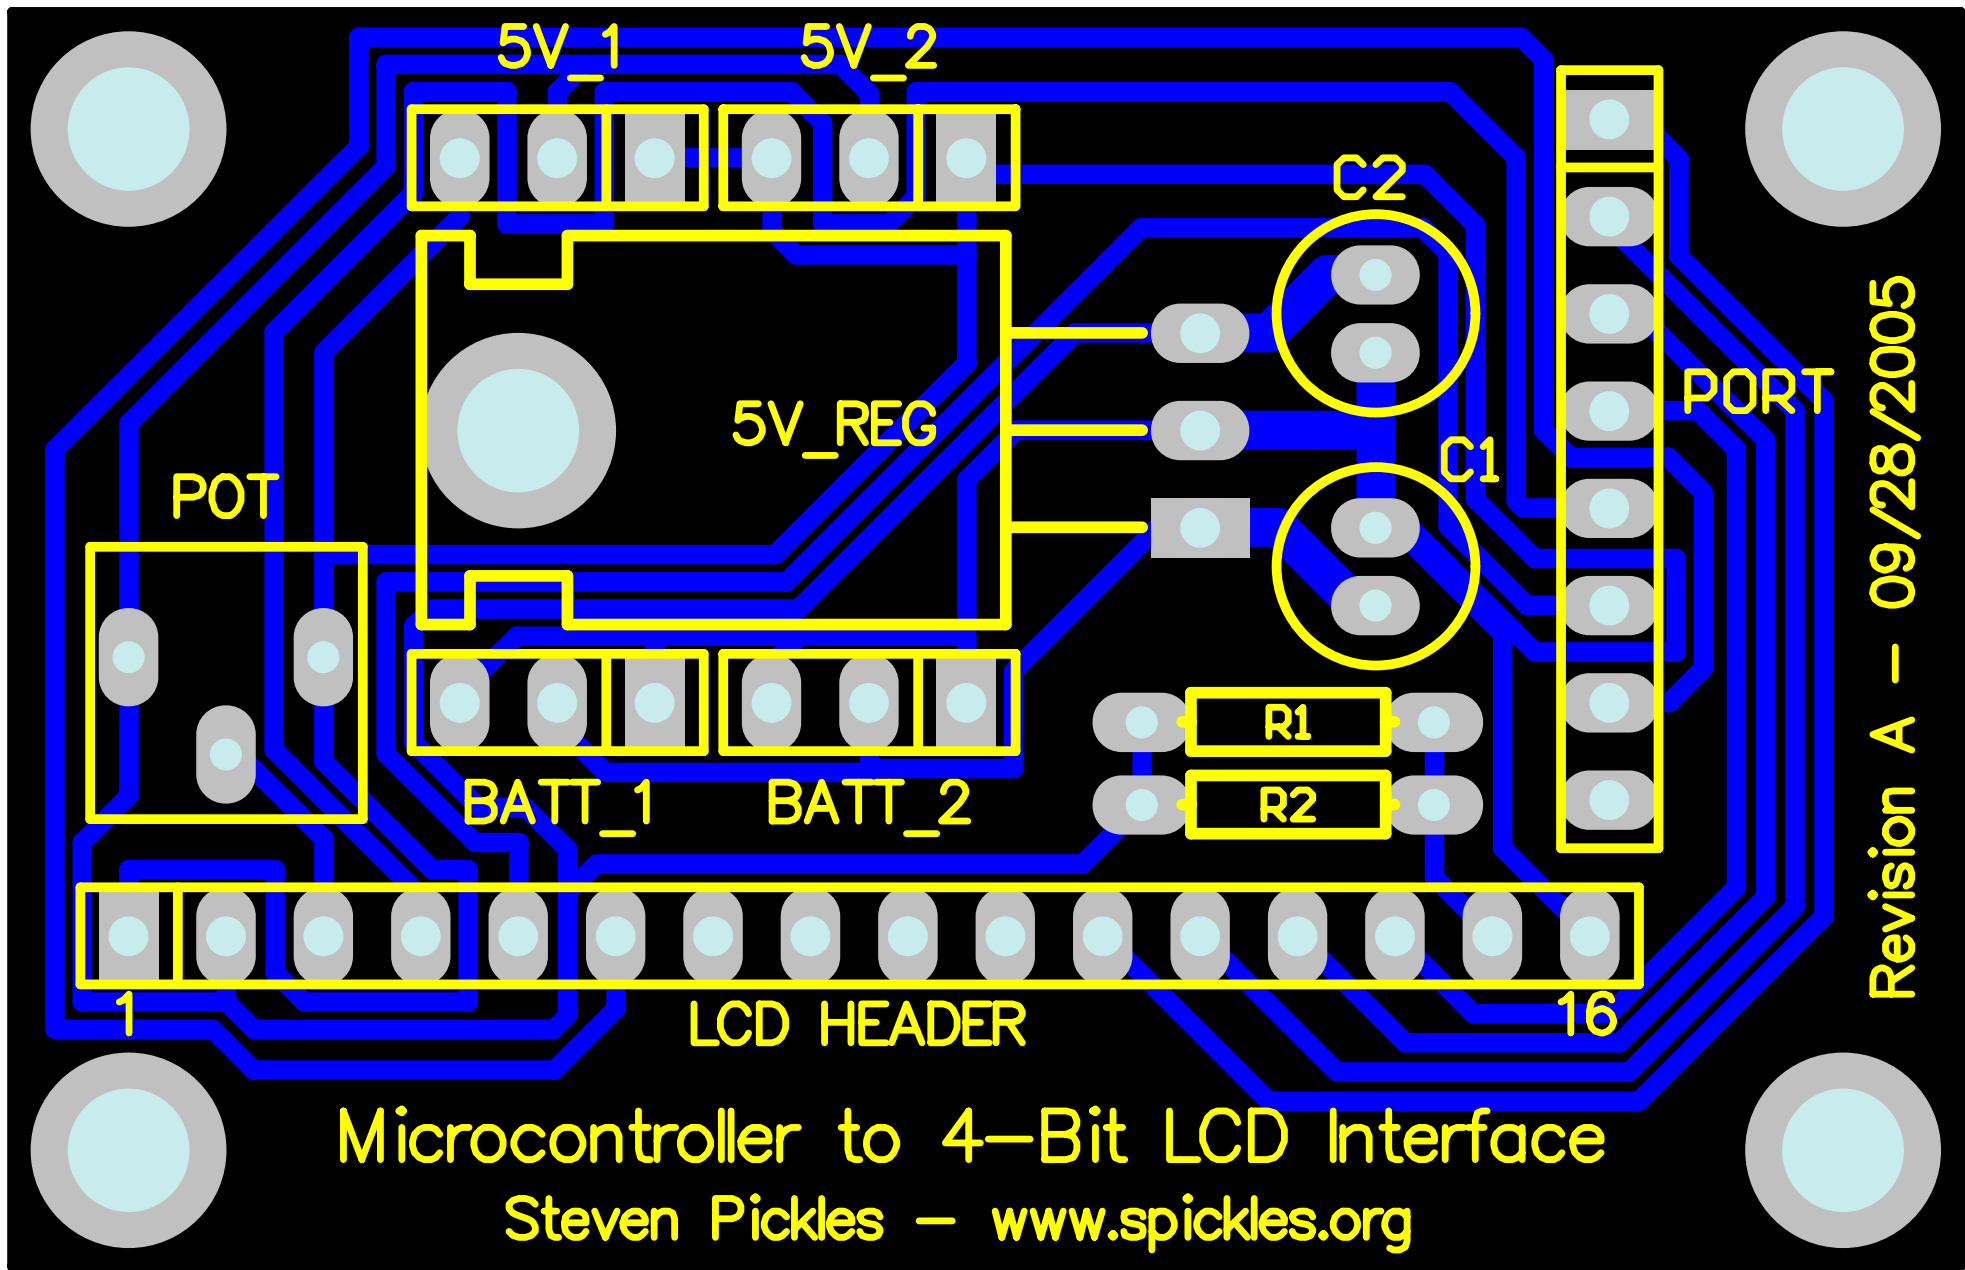

2000 (mil)

1290 (mil)

Microcontroller to 4-Bit LCD Interface
Steven Pickles - www.spickles.org

Revision A - 09/28/2005